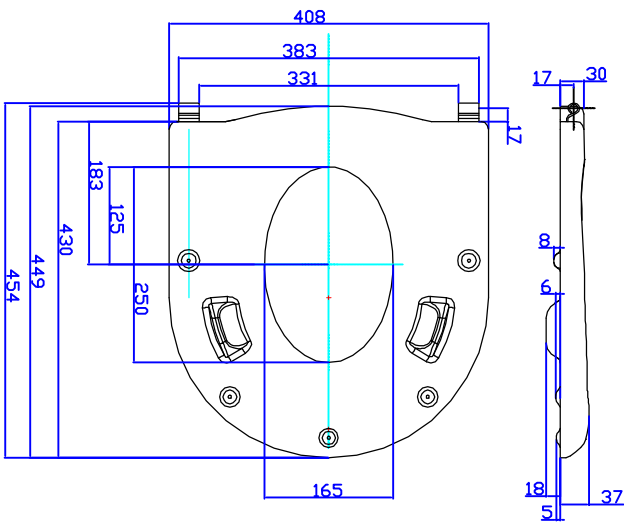

Standard Palma Seat (White)

Soft Horseshoe Palma Seat (Blue)

Soft Junior Aperture Palma Seat (Blue)

Soft Adult Palma Seat (Blue)