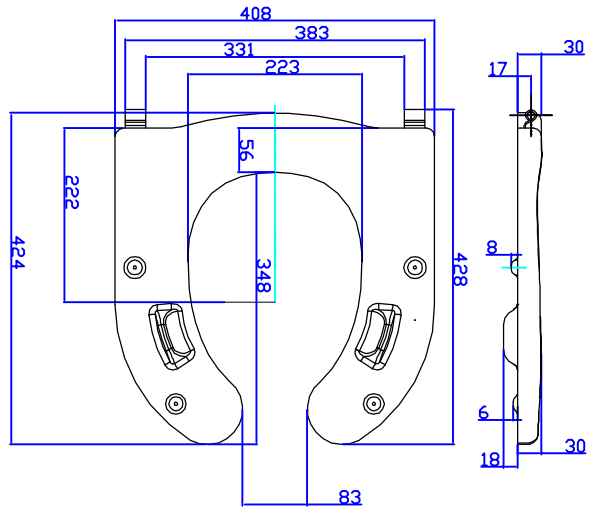

Standard Palma Seat (White)

Soft Horseshoe Palma Seat (Blue)

Soft Junior Aperture Palma Seat (Blue)

Soft Adult Palma Seat (Blue)