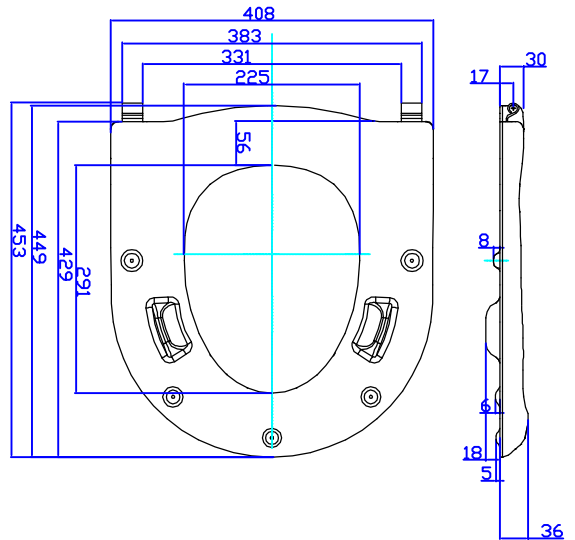

Standard Palma Seat (White)

Soft Horseshoe Palma Seat (Blue)

Soft Junior Aperture Palma Seat (Blue)

Soft Adult Palma Seat (Blue)