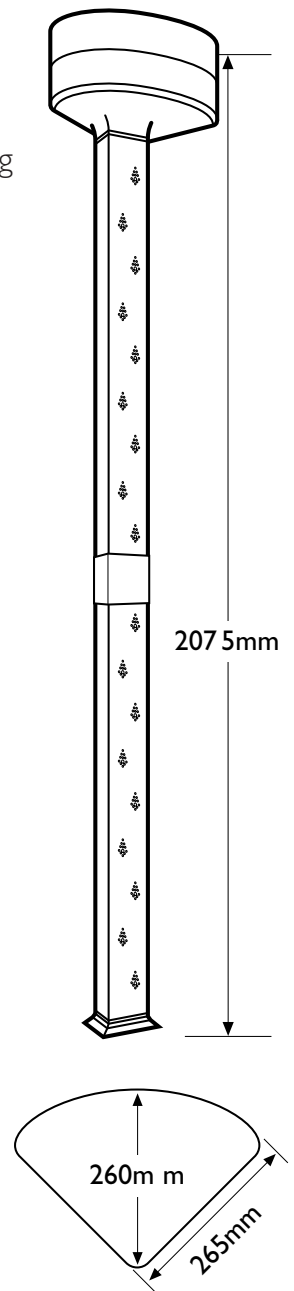

“committed to preserving
your independence”

proven design

This British designed and manufactured unit is robust and attractively styled. Tested to rigorous safety standards, (EN60 335-2-23 1990) it fits neatly into the corner of most bathing and shower areas.

technical specifications and dimensions

We recommend that the final electrical connection is carried out by a qualified electrician.

- Average air outlet temperature: 70°F or 20°C (depending on ambient temperature)
- Voltage: 220/240v (other voltages available on request)
- Amperage: 12.8
- Nominal Output: 2.9 kilowatts
- Two speed on/off air control switch can be mounted at any height (or on the floor)
- Manufactured in white ABS plastic
- British designed and manufactured, patented product
- Tested to EN60 335-2-23 1990